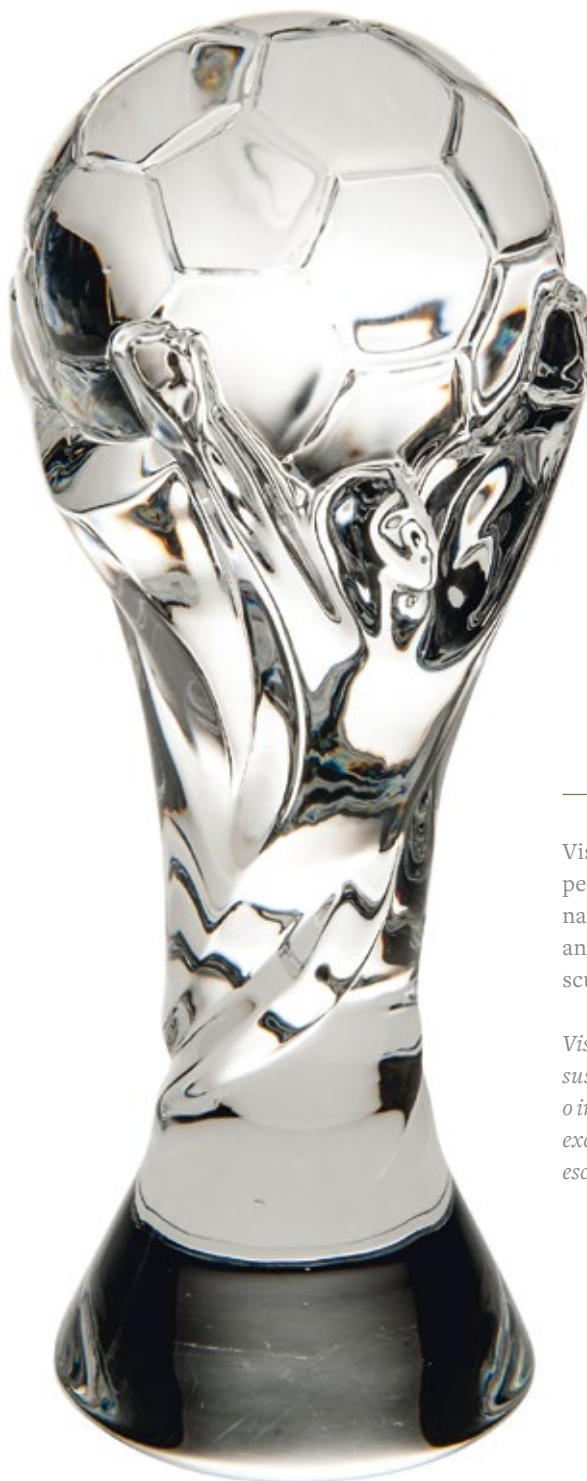

Personalizados

A Vista Alegre dá-lhe a possibilidade de criar esculturas exclusivas, assim como de personalizar as peças desejadas, aplicando logótipos, nomes, frases ou imagens, dando origem a ofertas corporativas requintadas e originais.

Vista Alegre gives you the possibility to personalize your own pieces, with logotypes, names, phrases or images, creating exclusive and original corporate offers and unique sculptures.

Vista Alegre ofrece la posibilidad de personalizar sus piezas, con logotipos, nombres, frases o imágenes, creando ofertas corporativas exclusivas y originales, así como la creación de esculturas únicas.